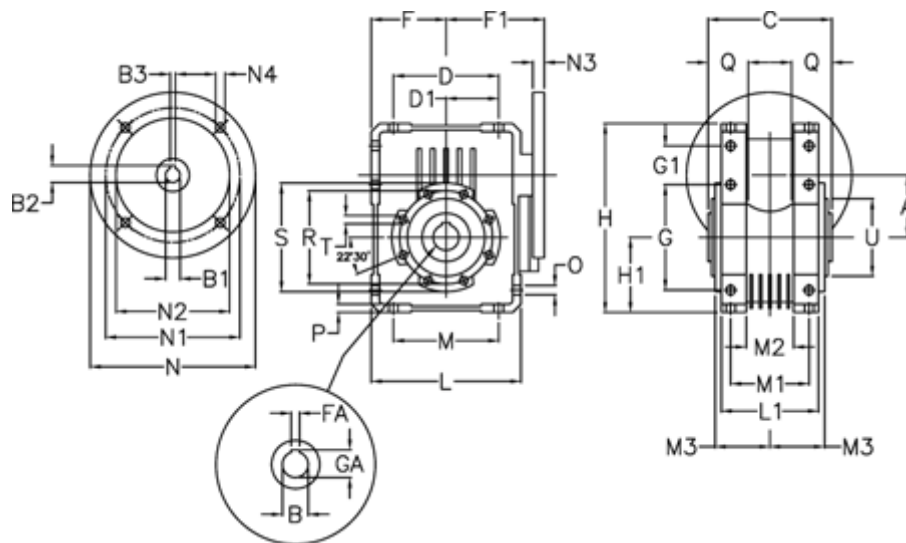

Article number: 392208600774616

Description: Worm Gear with Torque Limiter  
W86 L1-U-7-P112 B14

## Measures

A = 86.9	F = 100	L = 200	N2 = 110	T = M10x18
B = 35	F1 = 136	L1 = 125	N3 = 10	U = 110
B1 E7 = 28	FA = 10	M = 144	N4 = 8.5	
B2 = 31.3	G = 144	M1 = 101	O = 11.5	
B3 H9 = 8	G1 = 45.5	M2 = 57	P = 11	
C = 140	GA = 38.3	M3 = 64.5	Q = 45	
D = 144	H = 245.5	N = 160	R = 130	
D1 = 72	H1 = 100	N1 = 130	S = 150	